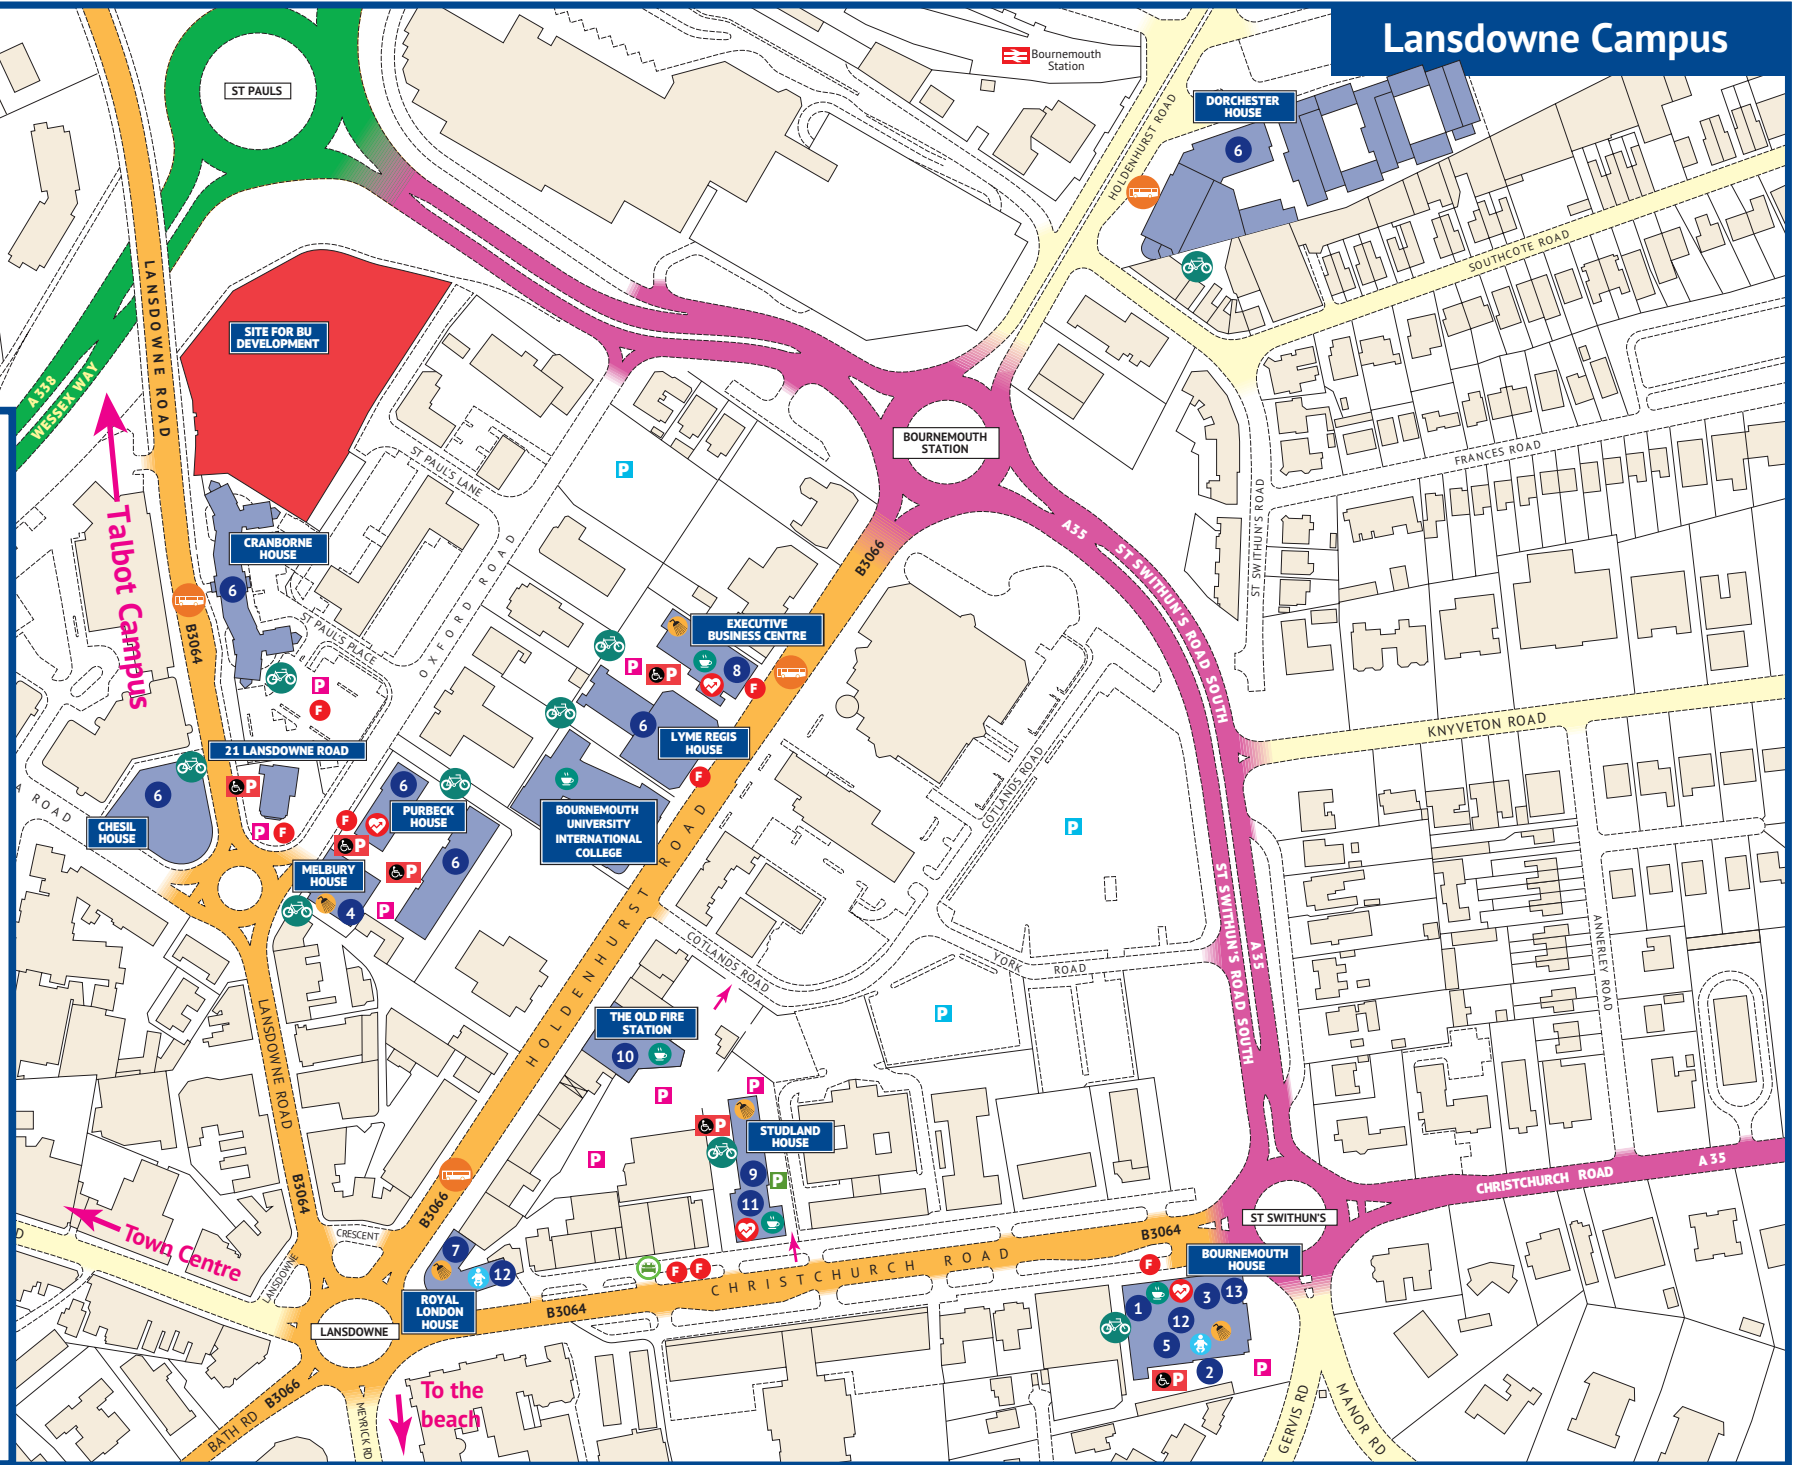

Lansdowne Campus map

To reach **Lansdowne Campus** from the north or east, leave the A338 at the junction marked Travel Interchange onto St Paul's Road, then take St Swithuns Road. At the roundabout at the end of St Swithuns Road, take the right-hand exit which will bring you onto Christchurch Road (B3066) where the buildings that comprise the campus are located.

There is no student parking at the Lansdowne Campus, although the area is well served by public (pay and display) car parks within easy walking distance of all university buildings.

Talbot Campus can be reached from the north or east via the A338 (locally known as the Wessex Way). Take the exit at the Richmond Hill Roundabout (next to the Vitality Insurance tower) and then follow the signs for the university.

From the west on the A35 follow the signs to Bournemouth (A3049), taking the dual-carriageway (Dorset Way) past Tower Park. Talbot Campus is located on the A3049 (Wallisdown Road).

Parking on the Talbot Campus is limited and the car park is pay and display.

Web: www.bournemouth.ac.uk

Bournemouth University

Lansdowne Campus

Key

- 1 BOHO Lounge
- 2 BOHO Gardens
- 3 Bournemouth House Library
- 4 BU staff offices
- 5 Student Lounge
- 6 Halls of residence
- 7 HSS Research Centre
- 8 Learning centre for postgraduate study
- 9 Open Access Centre
- 10 Students' Union Nightclub
- 11 SUBU Advice
- 12 AskBU/Student Services
- 13 The Shop
- Café
- Lift share car park
- Public car park
- BU staff car park
- Blue badge car parking
- Bicycle park
- Fire muster point
- Bus stop
- Defibrillator
- Shower
- Car club
- Baby change