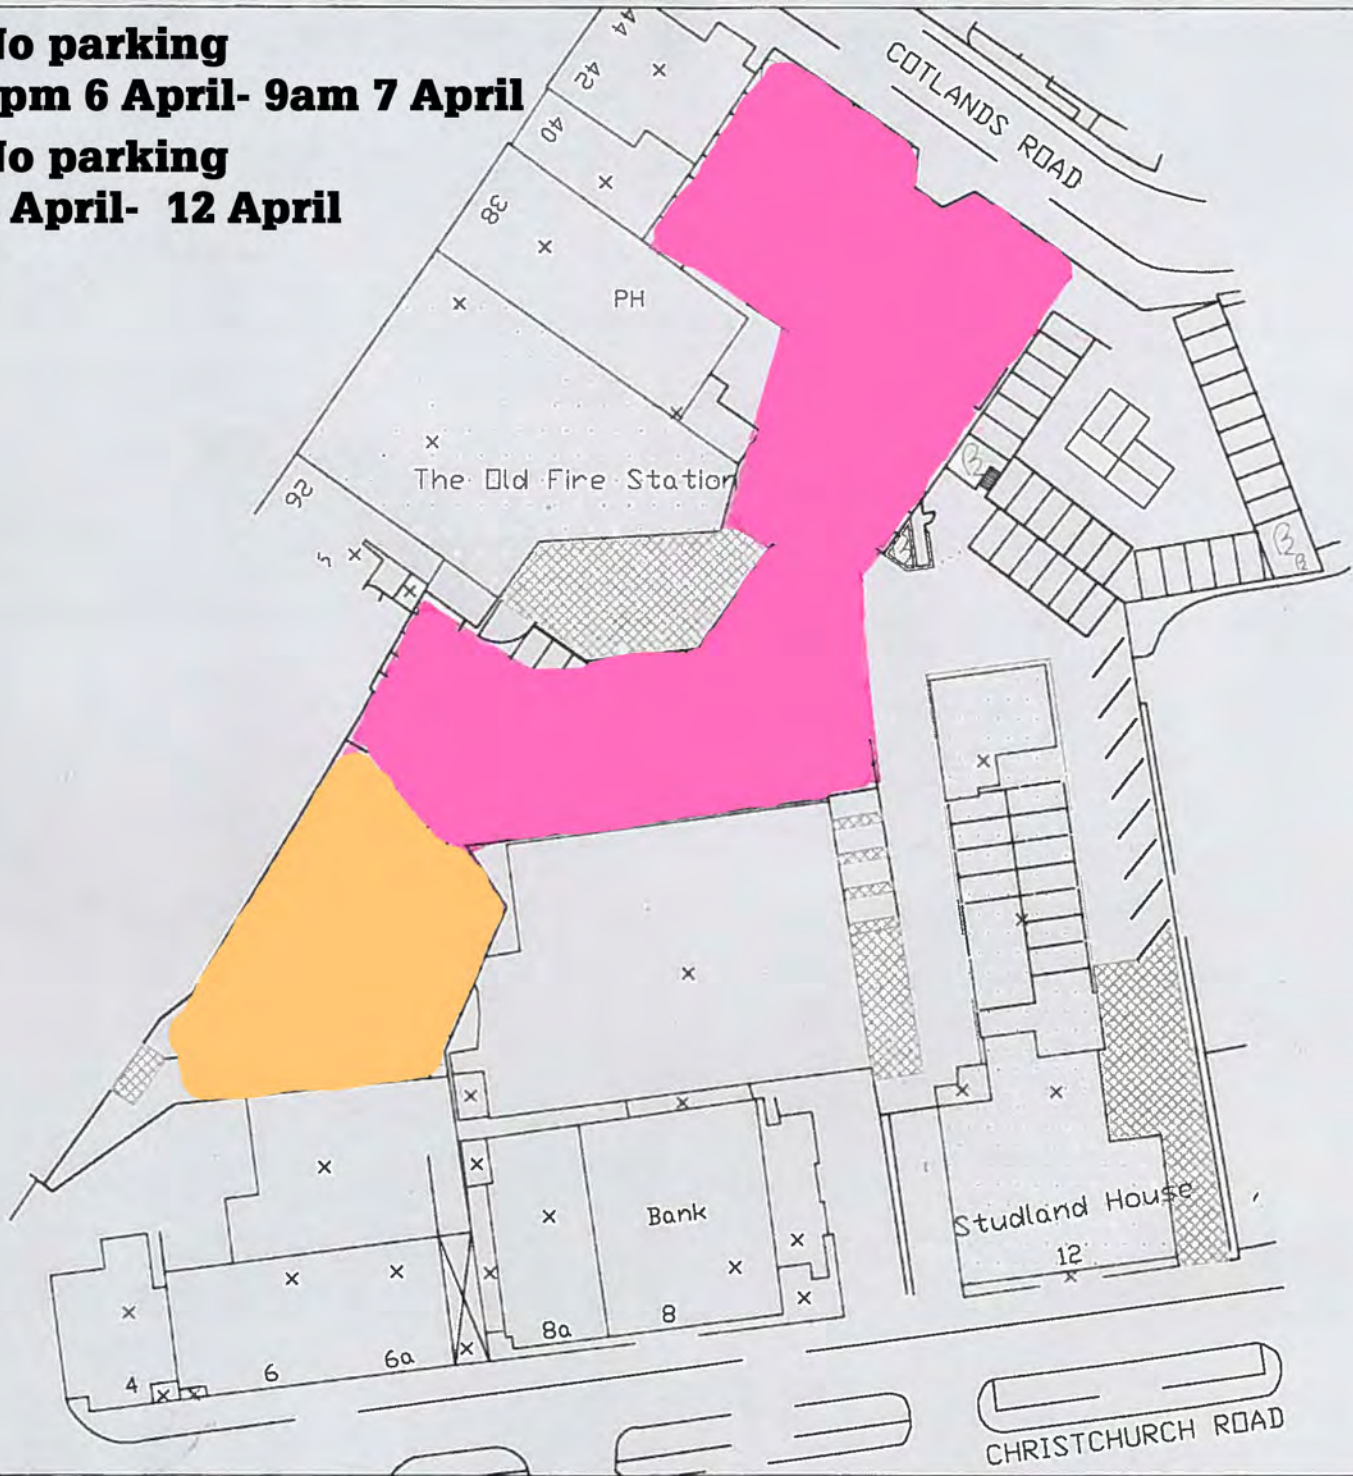

No parking
5pm 6 April- 9am 7 April

No parking
6 April- 12 April

DATE	REVISION

PLAN IS BASED ON ORDNANCE SURVEY TILES & UPDATED BY BOURNEMOUTH UNIVERSITY.

IT IS THE RESPONSIBILITY OF THE USER TO CHECK MEASUREMENTS ETC. ON SITE & CONDUCT THEIR OWN MEASURED SURVEYS.

BOURNEMOUTH UNIVERSITY CAN NOT GUARANTEE ACCURACY OF DETAILS OF AREAS OUTSIDE OF ITS OWN CAMPUS.

CAR PARK LAYOUT

STUDLAND HOUSE

SH/CP/2

SCALE 1:500 at A3
 MARCH 2015