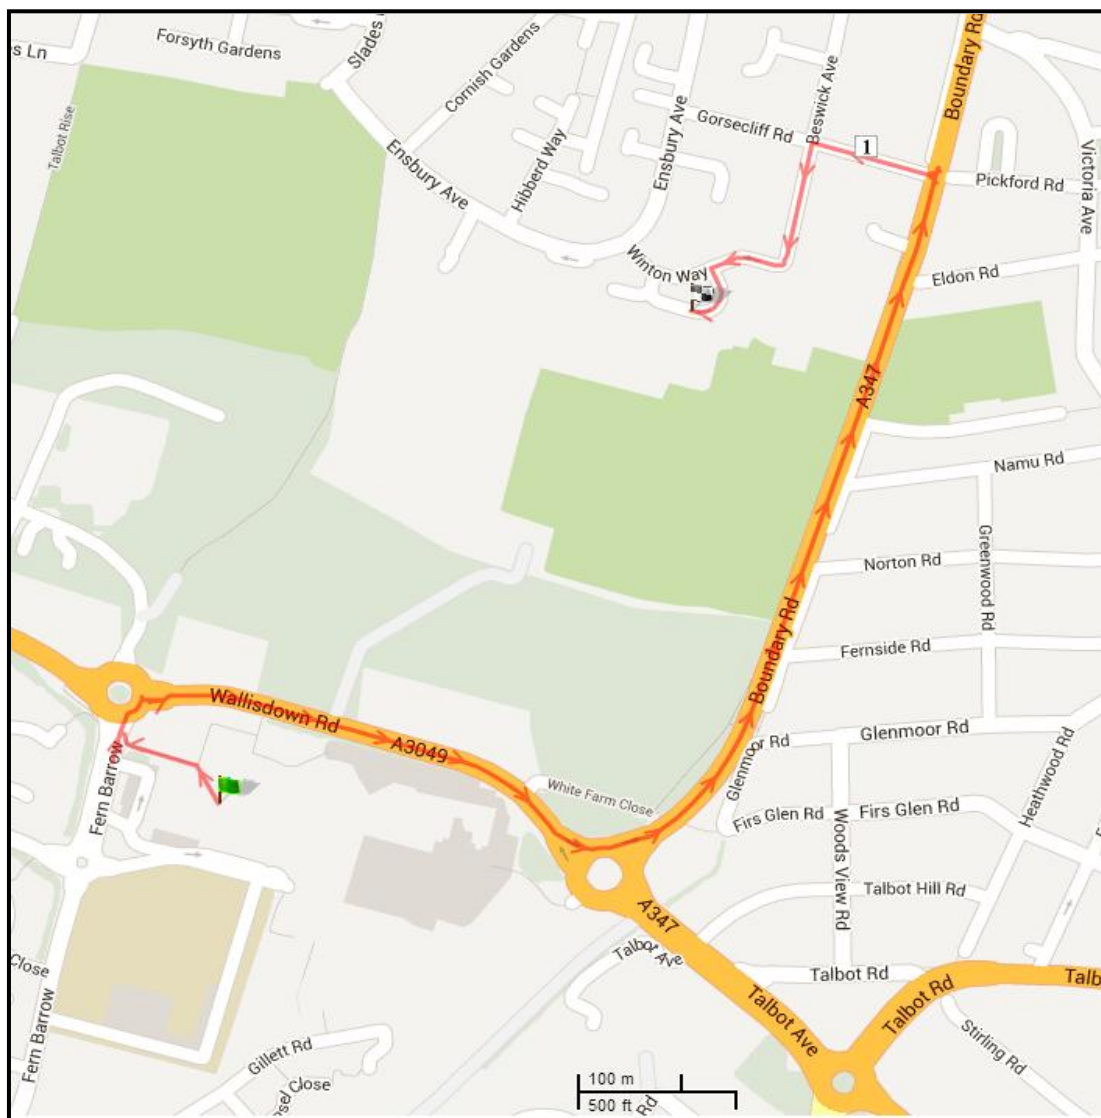

Talbot Campus	11:50	12:20	13:00	13:40	14:30	15:20	15:40	16:00	16:20	16:35
Glenmoor & Winton Academies	11:55	12:25	13:05	13:45	14:35	15:25	15:45	16:05	16:25	16:40

If you are coming from the Lansdowne area there are also buses you can utilise (timetables below):

- Travel Interchange Buses
- Campus Open Day Shuttle Bus

Travel Interchange Times

Bournemouth Station	09:30	10:00	10:30
Cranborne House (bus stop)	09.35	10.05	10.35
Talbot Campus	09:45	10:15	10:45

Talbot Campus	14:30	15:35	16:05	16:35	17:00
Cranborne House (bus stop)	14.40	15.45	16.15	16.45	17:10
Bournemouth Station	14:45	15:50	16:20	16:50	17:15

Campus Shuttle Bus Times

Talbot Campus	09:45	10:15	10:45	11:30	12:00	12:30	13:00
Cranborne House	09:54	10:24	10:57	11:39	12:09	12:39	13:09
Lansdowne (Bournemouth House)	09:57	10:27	10:57	11:42	12:12	12:42	13:12

Talbot Campus	13:30	14:00	14:30	15:00	15:30	16:00
Cranborne House	13:09	14:09	14:39	15:09	15:39	16:09
Lansdowne (Bournemouth House)	13:12	14:12	14:42	15:12	15:42	16:12

Lansdowne (Bournemouth House)	10:00	10:35	11:05	11:45	12:15	12:45
Cranborne House	10:02	10:37	11:09	11:49	12:19	12:49
Talbot Campus	10:11	10:46	11:18	11:58	12:28	12:58