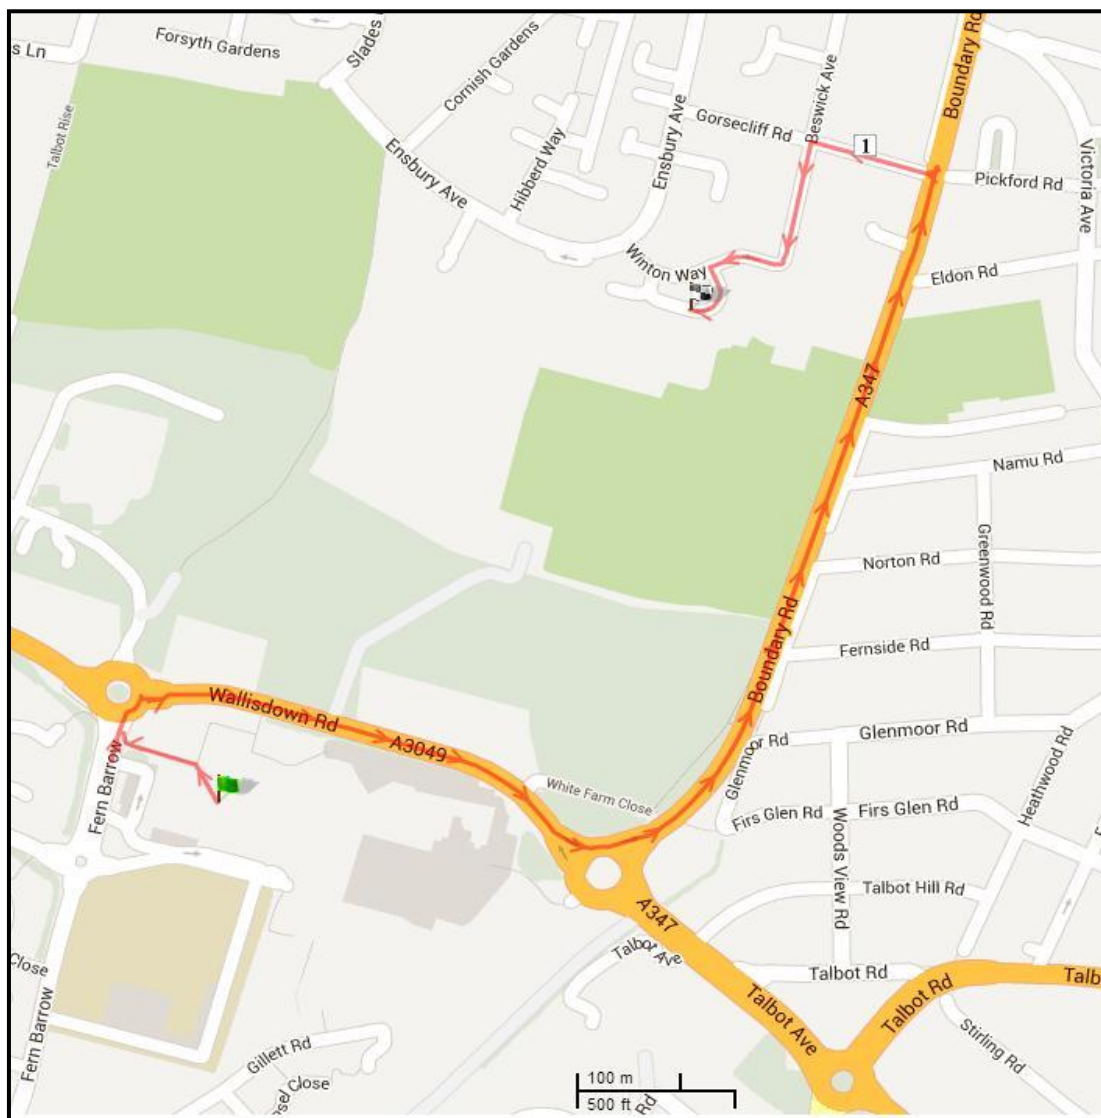

Talbot Campus	11:50	12:20	13:00	13:40	14:30	15:20	15:40	16:00	16:20	16:35
Winton Arts & Media College	11:55	12:25	13:05	13:45	14:35	15:25	15:45	16:05	16:25	16:40

If you are coming from the Lansdowne area there are also buses you can utilise (timetables below):

- Travel Interchange Buses
- Campus Open Day Shuttle Bus

Travel Interchange Times

Bournemouth Station	09:30	10:00	10:30
Cranborne House (bus stop)	09.35	10.05	10.35
Talbot Campus	09:45	10:15	10:45

Talbot Campus	14:30	15:35	16:05	16:35
Cranborne House (bus stop)	14.40	15.45	16.15	16.45
Bournemouth Station	14:45	15:50	16:20	16:50

Campus Shuttle Bus Times

Talbot Campus	10:15	10:45	11:30	12:00	12:30	13:00
Lansdowne (Bournemouth House)	10:27	10:57	11:42	12:12	12:42	13:12

Talbot Campus	13:30	14:00	14:30	15:00	15:30	16:00
Lansdowne (Bournemouth House)	13:42	14:12	14:44	15:12	15:42	16:12

Lansdowne (Bournemouth House)	10:35	11:05	11:45	12:15	12:45	13:15
Talbot Campus	10:44	11:18	11:58	12:28	12:58	13:28

Lansdowne (Bournemouth House)	13:45	14:15	14:45	15:15	15:45
Talbot Campus	13:58	14:28	14:58	15:28	15:58