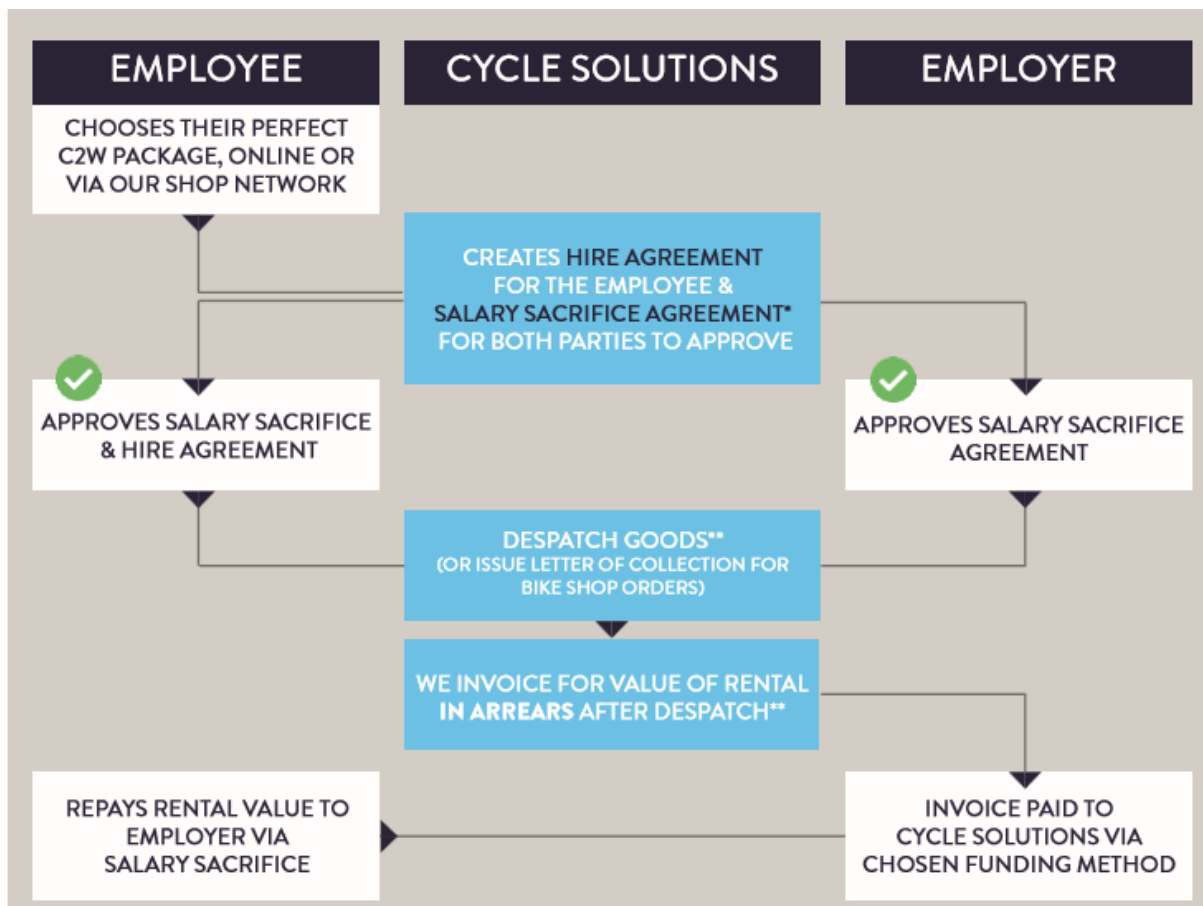

## How does the Cycle Solutions cycle to work scheme work?

For further information, please contact Ceri Griffin:  
[cerig@cyclesolutions.co.uk](mailto:cerig@cyclesolutions.co.uk) or call 07794 532118